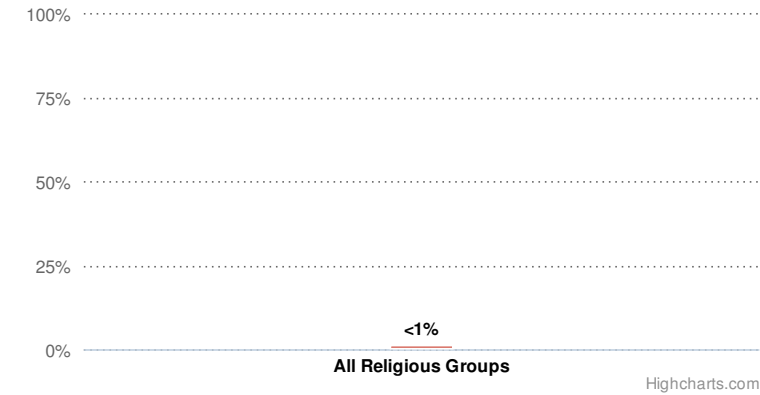

Religious Demography: Affiliation (-)