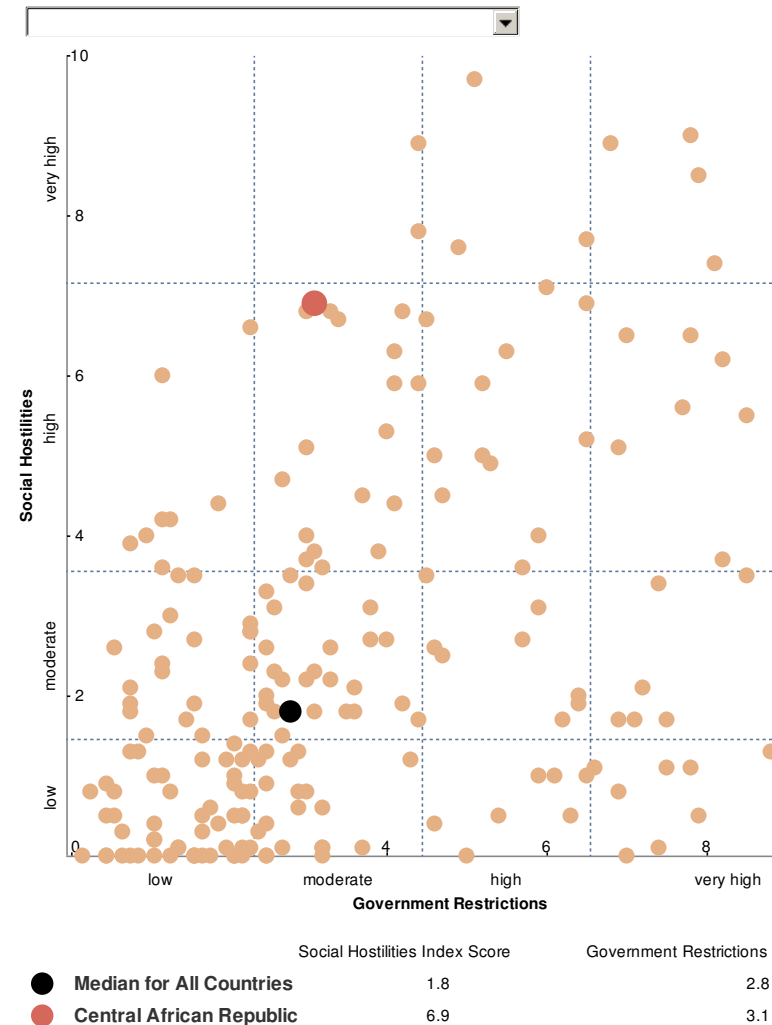

PEW-TEMPLETON
GLOBAL RELIGIOUS FUTURES
 PROJECT

Central African Republic

Central African Republic »

CAPITAL

Bangui

POPULATION (2010)

4,400,000

ANNUAL POPULATION GROWTH RATE (2000-2010)

1.7%

POPULATION GAIN (2000-2010)

699,000

GDP PER CAPITA

\$1,224 (US)

LITERACY

56.0% of adult population

LIFE EXPECTANCY (2010)

49.5

Source: Population data from United Nations (updated May 2011); 2005 GDP per capita (in 2005 PPP \$) from 2007/2008 U.N. Human Development Report; Literacy rate for 2012 from U.N. Organization for Education, Science and Culture

Religious Demography: Affiliation (-)

Restrictions on Religion (-)

For more please visit www.globalreligiousfutures.org

© Pew Research Center 2016