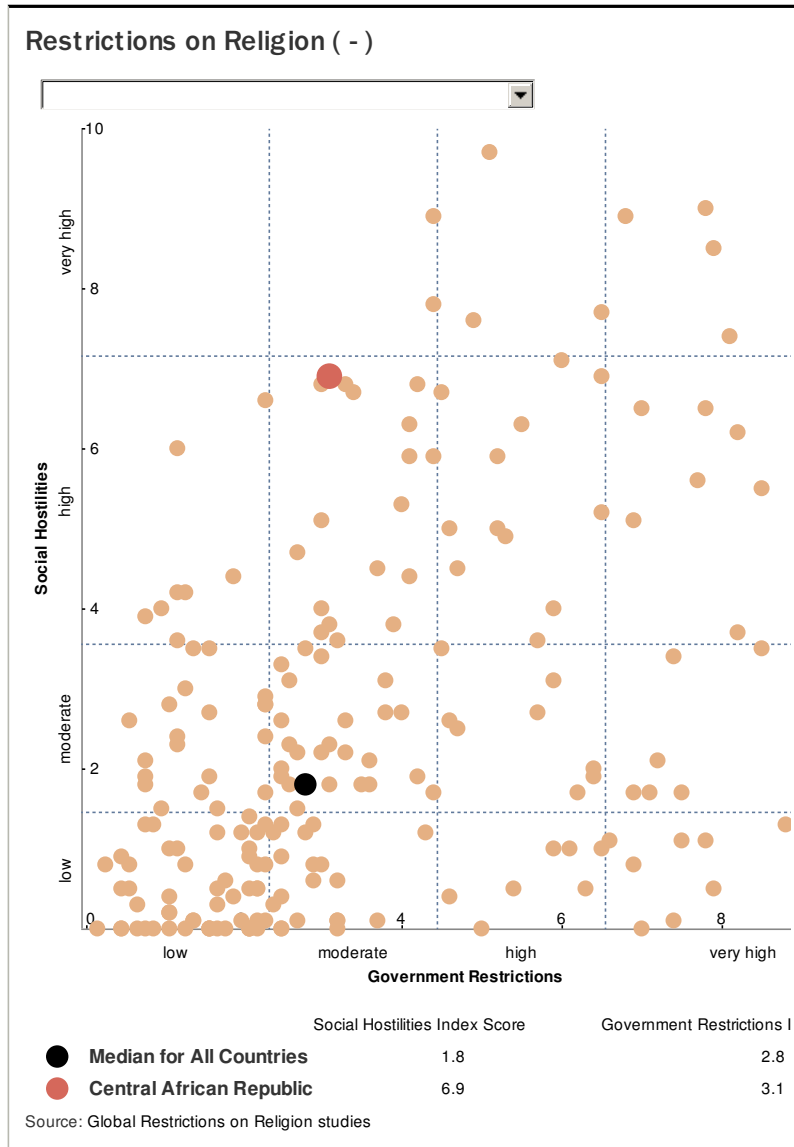

PEW-TEMPLETON  
**GLOBAL RELIGIOUS FUTURES**  
 PROJECT

Central African Republic

Central African Republic »

**CAPITAL**  
 Bangui

**POPULATION (2010)**  
 4,400,000

**ANNUAL POPULATION GROWTH RATE (2000-2010)**  
 1.7%

**POPULATION GAIN (2000-2010)**  
 699,000

**GDP PER CAPITA**  
 \$1,224 (US)

**LITERACY**  
 56.0% of adult population

**LIFE EXPECTANCY (2010)**  
 49.5

Source: Population data from United Nations (updated May 2011); 2005 GDP per capita (in 2005 PPP \$) from 2007/2008 U.N. Human Development Report; Literacy rate for 2012 from U.N. Organization for Education, Science and Culture