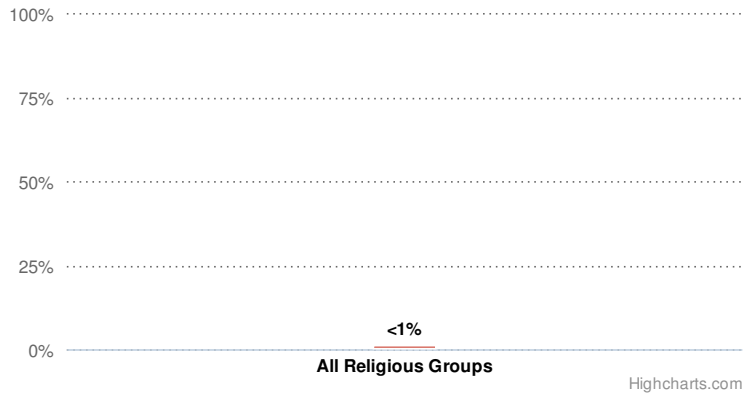

Religious Demography: Affiliation (-)