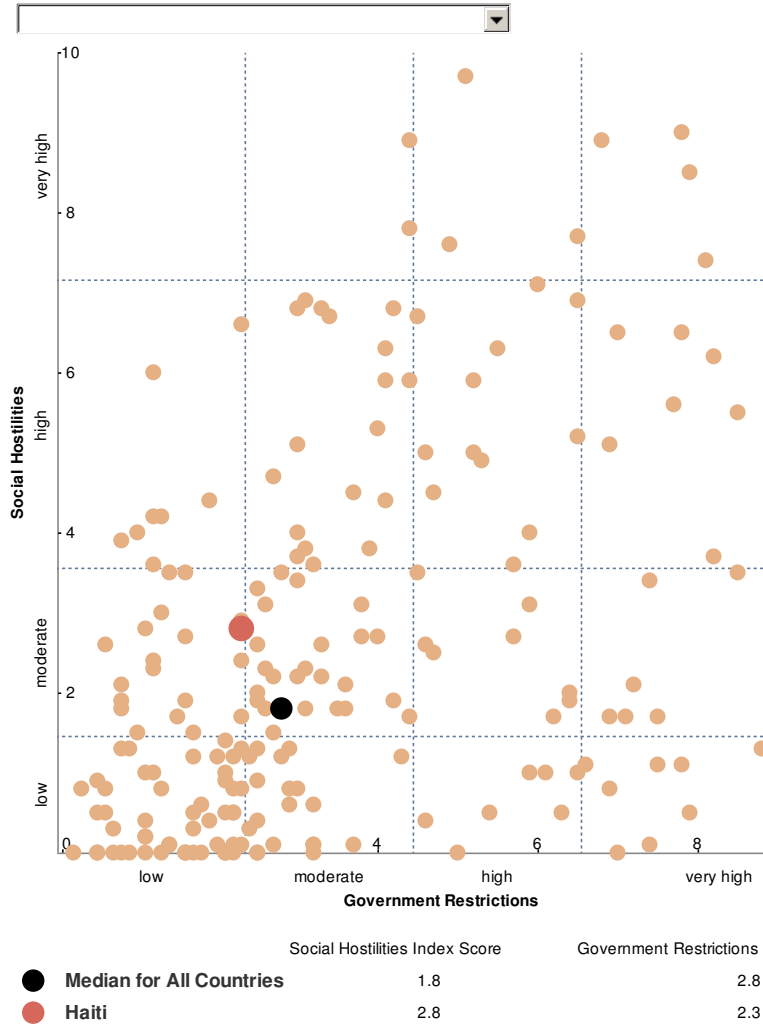

PEW-TEMPLETON
GLOBAL RELIGIOUS FUTURES
 PROJECT

Haiti

CAPITAL

Port-au-Prince

POPULATION (2010)

9,990,000

ANNUAL POPULATION GROWTH RATE (2000-2010)

1.5%

POPULATION GAIN (2000-2010)

1,348,000

GDP PER CAPITA

\$1,663 (US)

LITERACY

48.7% of adult population

LIFE EXPECTANCY (2010)

62.5

Source: Population data from United Nations (updated May 2011); 2005 GDP per capita (in 2005 PPP \$) from 2007/2008 U.N. Human Development Report; Literacy rate for 2012 from U.N. Organization for Education, Science and Culture

Religious Demography: Affiliation (-)

Restrictions on Religion (-)

For more please visit www.globalreligiousfutures.org

© Pew Research Center 2016