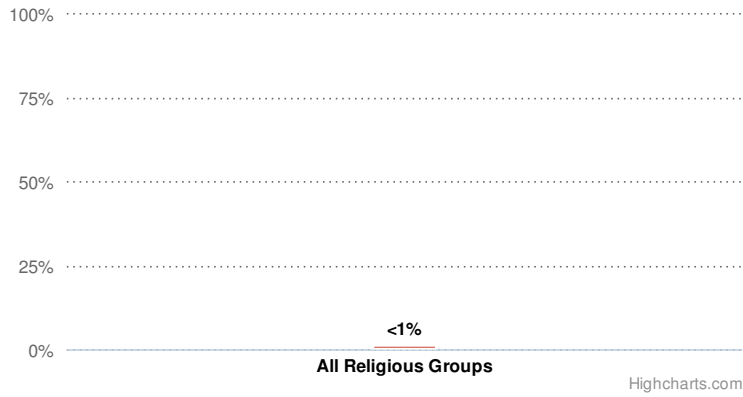

Religious Demography: Affiliation (-)