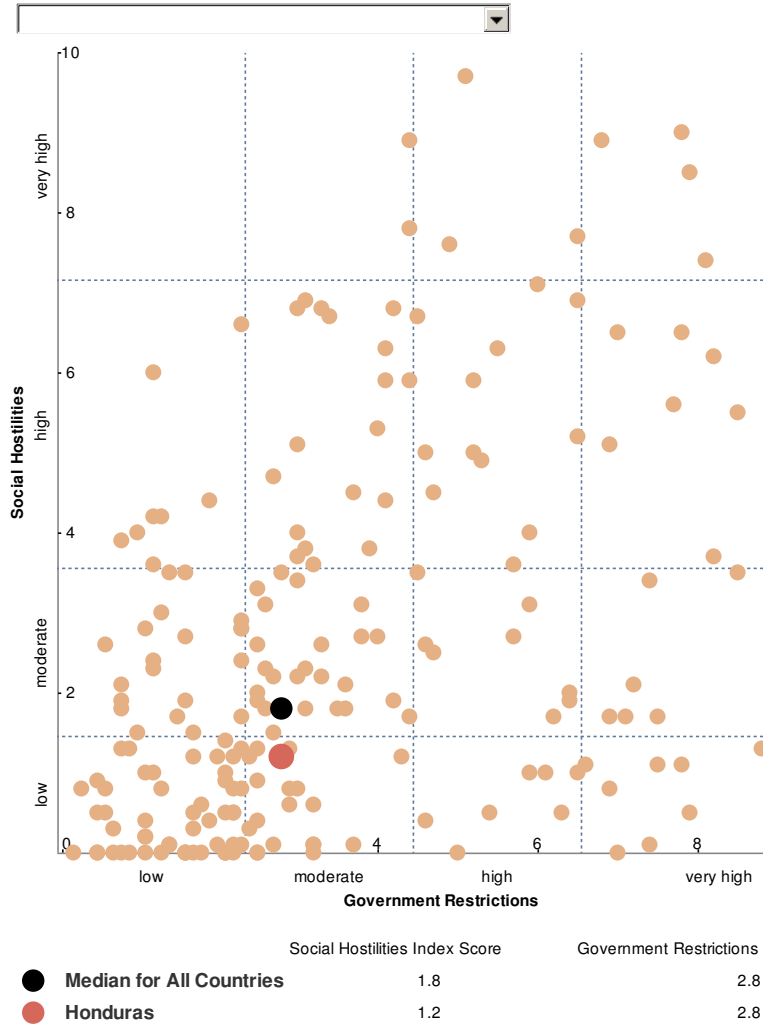

PEW-TEMPLETON
GLOBAL RELIGIOUS FUTURES
 PROJECT

Honduras

CAPITAL

Tegucigalpa

POPULATION (2010)

7,600,000

ANNUAL POPULATION GROWTH RATE (2000-2010)

2.0%

POPULATION GAIN (2000-2010)

1,382,000

GDP PER CAPITA

\$3,430 (US)

LITERACY

84.8% of adult population

LIFE EXPECTANCY (2010)

73.6

Source: Population data from United Nations (updated May 2011); 2005 GDP per capita (in 2005 PPP \$) from 2007/2008 U.N. Human Development Report; Literacy rate for 2012 from U.N. Organization for Education, Science and Culture

Religious Demography: Affiliation (-)

Restrictions on Religion (-)

For more please visit www.globalreligiousfutures.org

© Pew Research Center 2016