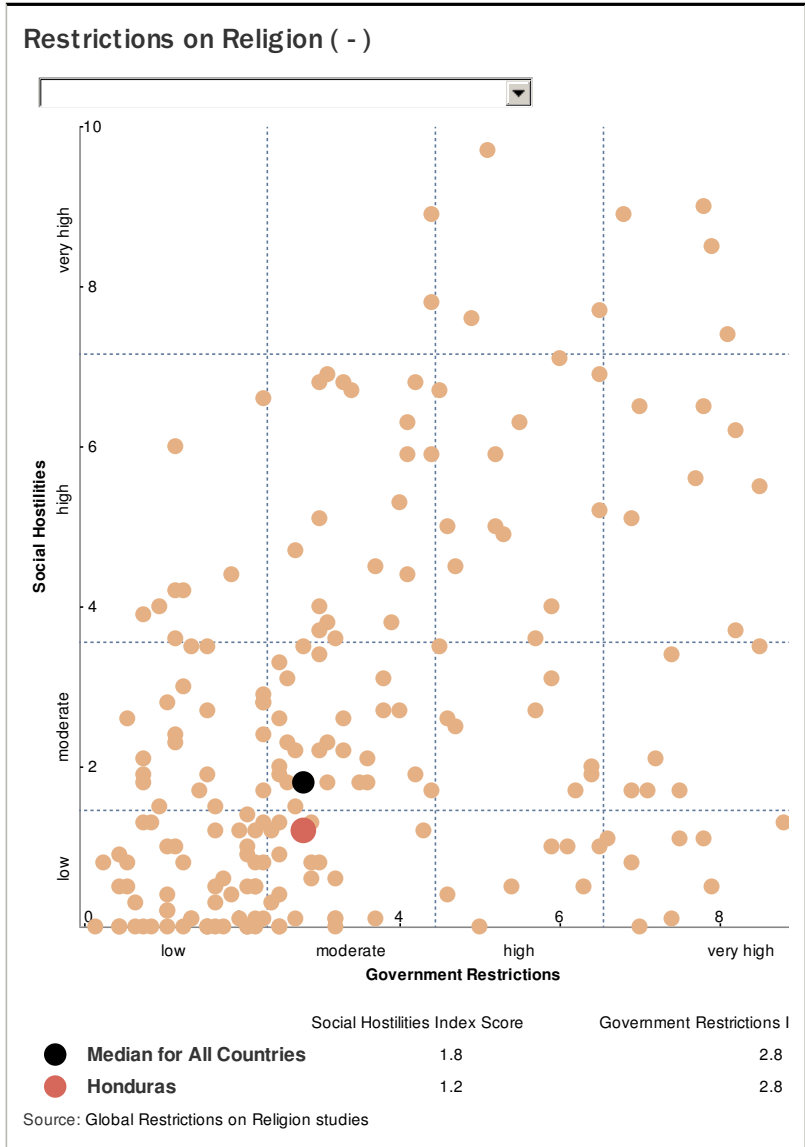

PEW-TEMPLETON
GLOBAL RELIGIOUS FUTURES
 PROJECT

Honduras

CAPITAL
Tegucigalpa

POPULATION (2010)
7,600,000

ANNUAL POPULATION GROWTH RATE (2000-2010)
2.0%

POPULATION GAIN (2000-2010)
1,382,000

GDP PER CAPITA
\$3,430 (US)

LITERACY
84.8% of adult population

LIFE EXPECTANCY (2010)
73.6

Source: Population data from United Nations (updated May 2011); 2005 GDP per capita (in 2005 PPP \$) from 2007/2008 U.N. Human Development Report; Literacy rate for 2012 from U.N. Organization for Education, Science and Culture