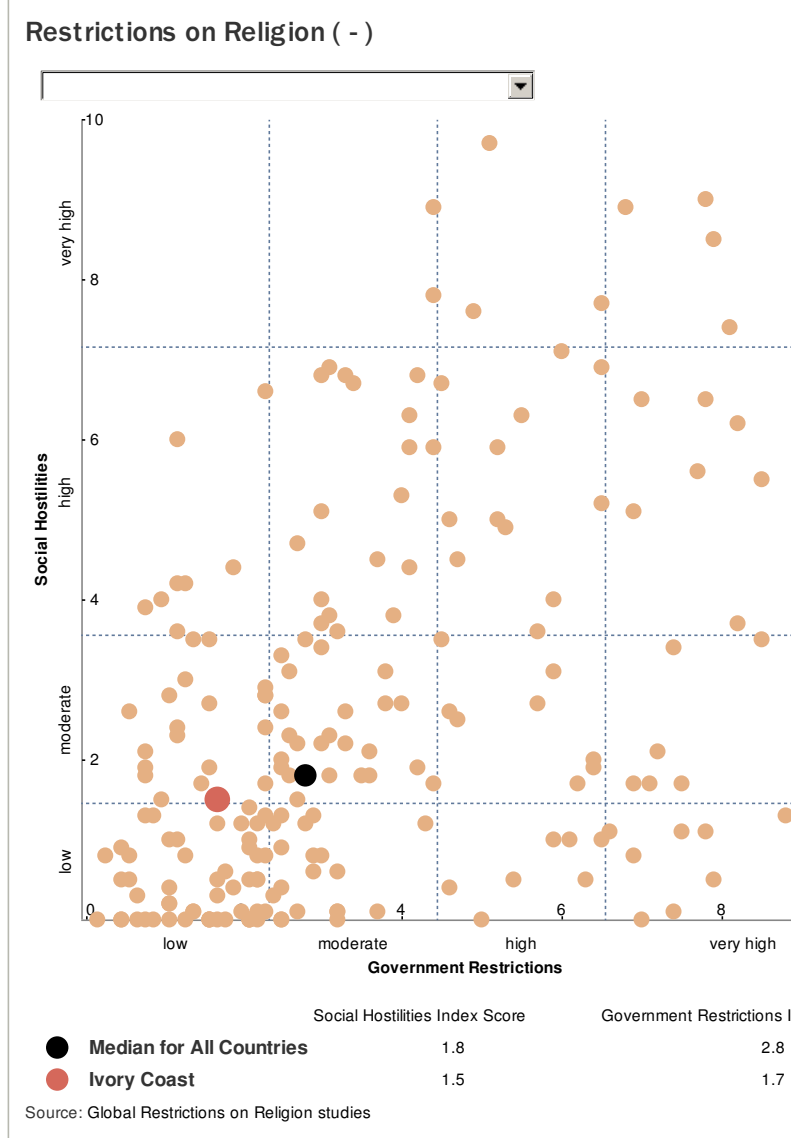

PEW-TEMPLETON
GLOBAL RELIGIOUS FUTURES
 PROJECT

Ivory Coast

CAPITAL
 Yamoussoukro

POPULATION (2010)
 19,740,000

ANNUAL POPULATION GROWTH RATE (2000-2010)
 1.8%

POPULATION GAIN (2000-2010)
 3,156,000

GDP PER CAPITA
 \$1,648 (US)

LITERACY
 56.2% of adult population

LIFE EXPECTANCY (2010)
 56.4

Source: Population data from United Nations (updated May 2011); 2005 GDP per capita (in 2005 PPP \$) from 2007/2008 U.N. Human Development Report; Literacy rate for 2012 from U.N. Organization for Education, Science and Culture