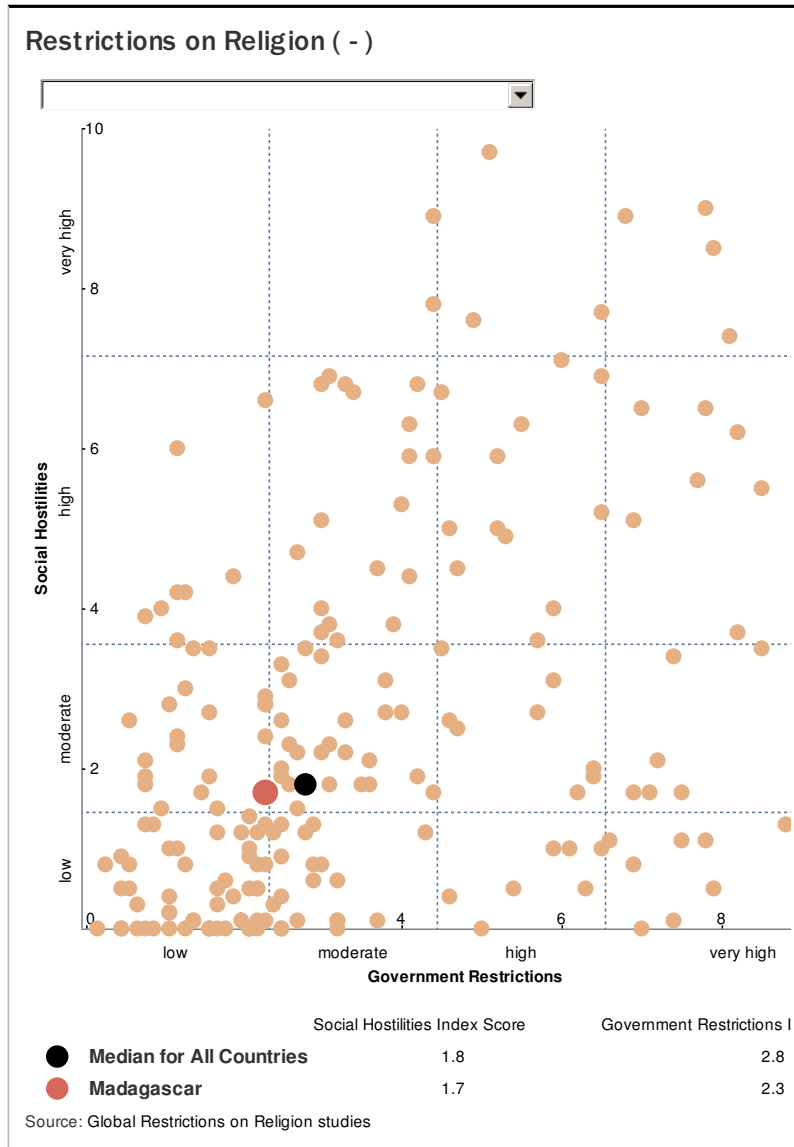

PEW-TEMPLETON
GLOBAL RELIGIOUS FUTURES
 PROJECT

Madagascar

CAPITAL
 Antananarivo

POPULATION (2010)
 20,710,000

ANNUAL POPULATION GROWTH RATE (2000-2010)
 3.0%

POPULATION GAIN (2000-2010)
 5,350,000

GDP PER CAPITA
 \$923 (US)

LITERACY
 64.5% of adult population

LIFE EXPECTANCY (2010)
 66.9

Source: Population data from United Nations (updated May 2011); 2005 GDP per capita (in 2005 PPP \$) from 2007/2008 U.N. Human Development Report; Literacy rate for 2012 from U.N. Organization for Education, Science and Culture