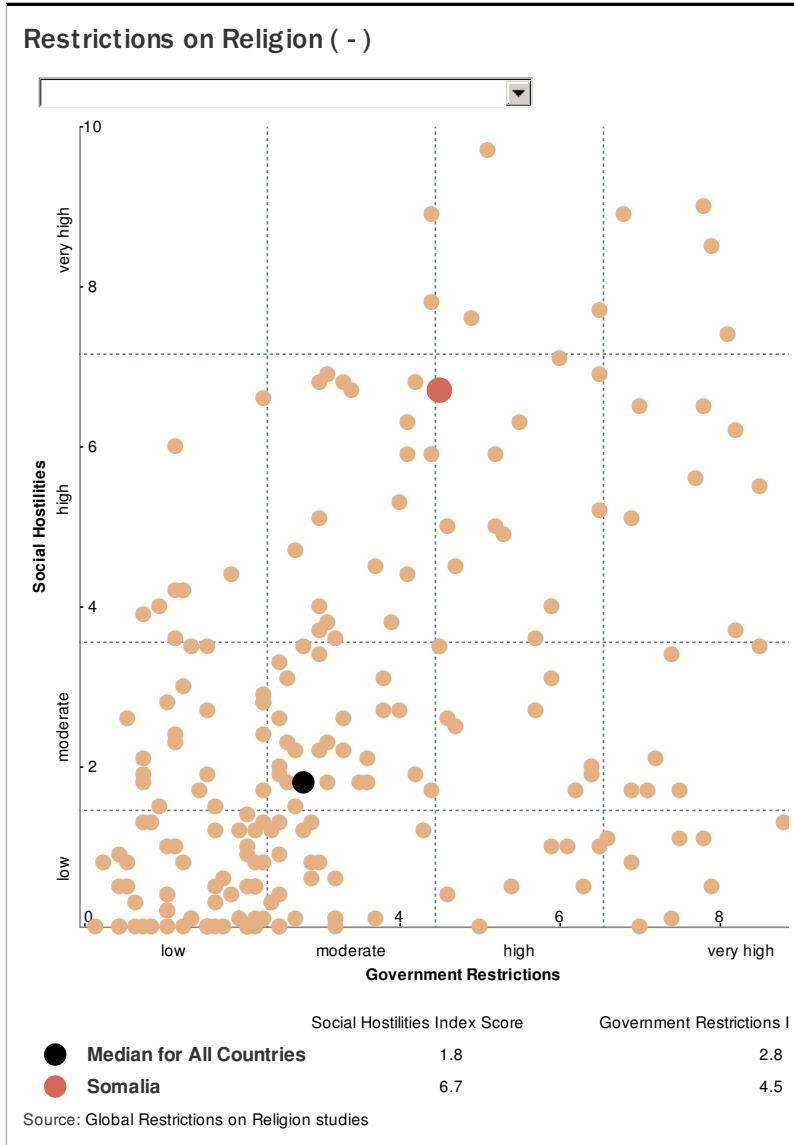

PEW-TEMPLETON
GLOBAL RELIGIOUS FUTURES
 PROJECT

Somalia

CAPITAL
 Mogadishu

POPULATION (2010)
 9,330,000

ANNUAL POPULATION GROWTH RATE (2000-2010)
 2.3%

POPULATION GAIN (2000-2010)
 1,932,000

GDP PER CAPITA
 \$728 (US)

LITERACY
 24.9% of adult population

LIFE EXPECTANCY (2010)
 51.7

Source: Population data from United Nations (updated May 2011); 2005 GDP per capita (in 2005 PPP \$) from U.N. Development Programme International Development Indicators; Literacy rate for 1995 from 2007 Britannica