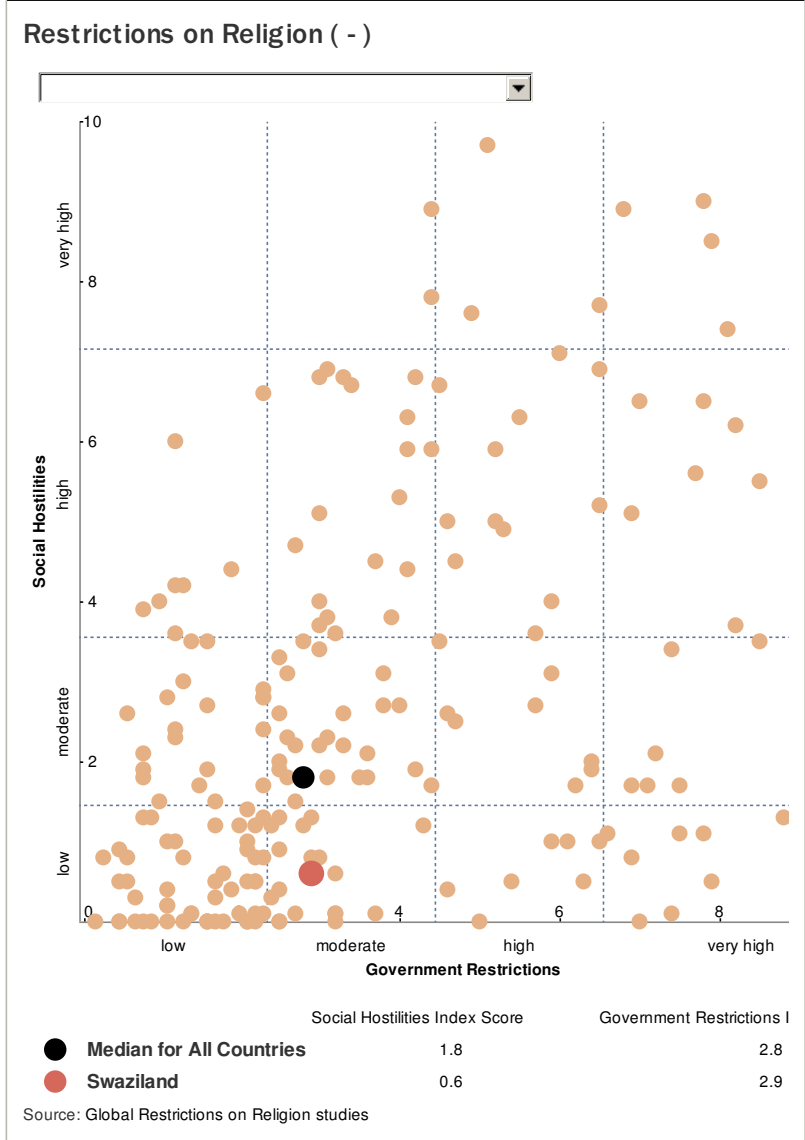

PEW-TEMPLETON  
**GLOBAL RELIGIOUS FUTURES**  
 PROJECT

Swaziland

**CAPITAL**  
 Mbabane (administrative) / Lobamba (legislative)

**POPULATION (2010)**  
 1,190,000

**ANNUAL POPULATION GROWTH RATE (2000-2010)**  
 1.1%

**POPULATION GAIN (2000-2010)**  
 122,000

**GDP PER CAPITA**  
 \$4,824 (US)

**LITERACY**  
 87.4% of adult population

**LIFE EXPECTANCY (2010)**  
 49.2

Source: Population data from United Nations (updated May 2011); 2005 GDP per capita (in 2005 PPP \$) from 2007/2008 U.N. Human Development Report; Literacy rate for 2012 from U.N. Organization for Education, Science and Culture