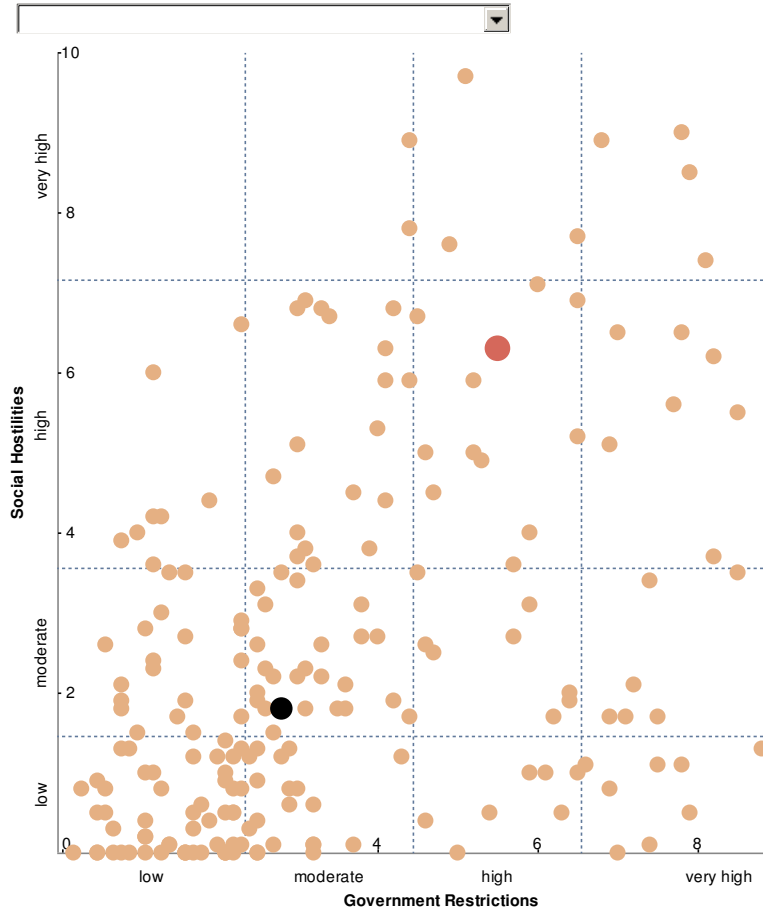

PEW-TEMPLETON
GLOBAL RELIGIOUS FUTURES
 PROJECT

Yemen

CAPITAL
 Sanaa

POPULATION (2010)
 24,050,000

ANNUAL POPULATION GROWTH RATE (2000-2010)
 3.1%

POPULATION GAIN (2000-2010)
 6,329,000

GDP PER CAPITA
 \$930 (US)

LITERACY
 63.9% of adult population

LIFE EXPECTANCY (2010)
 66.1

Source: Population data from United Nations (updated May 2011); 2005 GDP per capita (in 2005 PPP \$) from 2007/2008 U.N. Human Development Report; Literacy rate for 2012 from U.N. Organization for Education, Science and Culture

Religious Demography: Affiliation (-)

Restrictions on Religion (-)

	Social Hostilities Index Score	Government Restrictions I
● Median for All Countries	1.8	2.8
● Yemen	6.3	5.5

Source: Global Restrictions on Religion studies