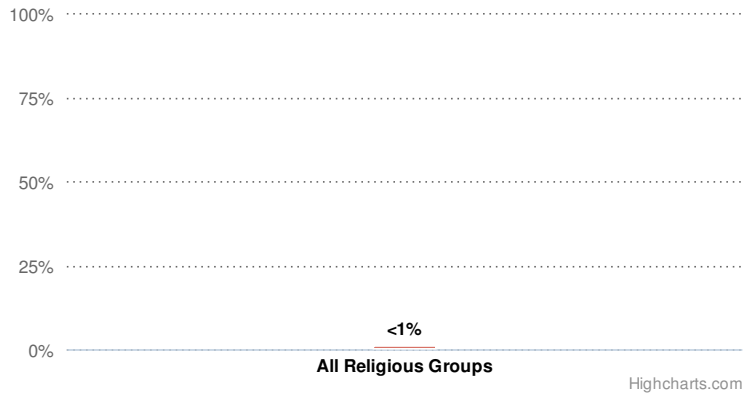

Religious Demography: Affiliation (-)