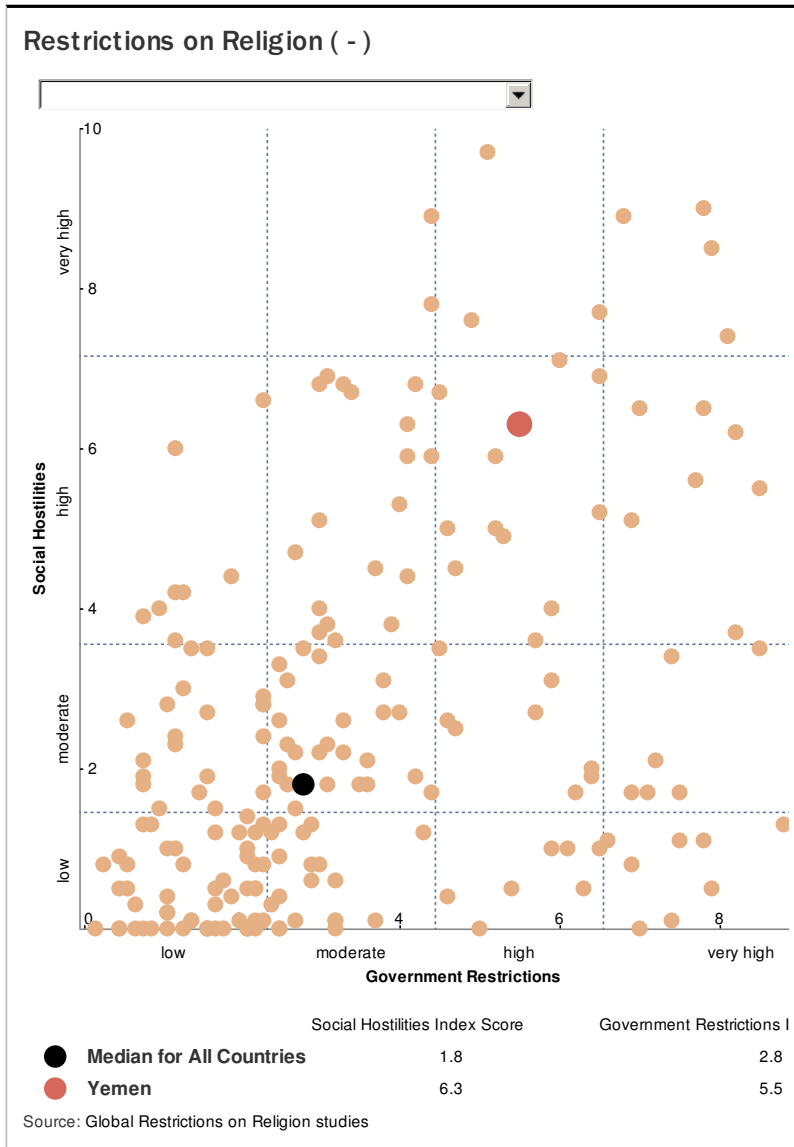

PEW-TEMPLETON  
**GLOBAL RELIGIOUS FUTURES**  
 PROJECT

Yemen

**CAPITAL**  
 Sanaa

**POPULATION (2010)**  
 24,050,000

**ANNUAL POPULATION GROWTH RATE (2000-2010)**  
 3.1%

**POPULATION GAIN (2000-2010)**  
 6,329,000

**GDP PER CAPITA**  
 \$930 (US)

**LITERACY**  
 63.9% of adult population

**LIFE EXPECTANCY (2010)**  
 66.1

Source: Population data from United Nations (updated May 2011); 2005 GDP per capita (in 2005 PPP \$) from 2007/2008 U.N. Human Development Report; Literacy rate for 2012 from U.N. Organization for Education, Science and Culture